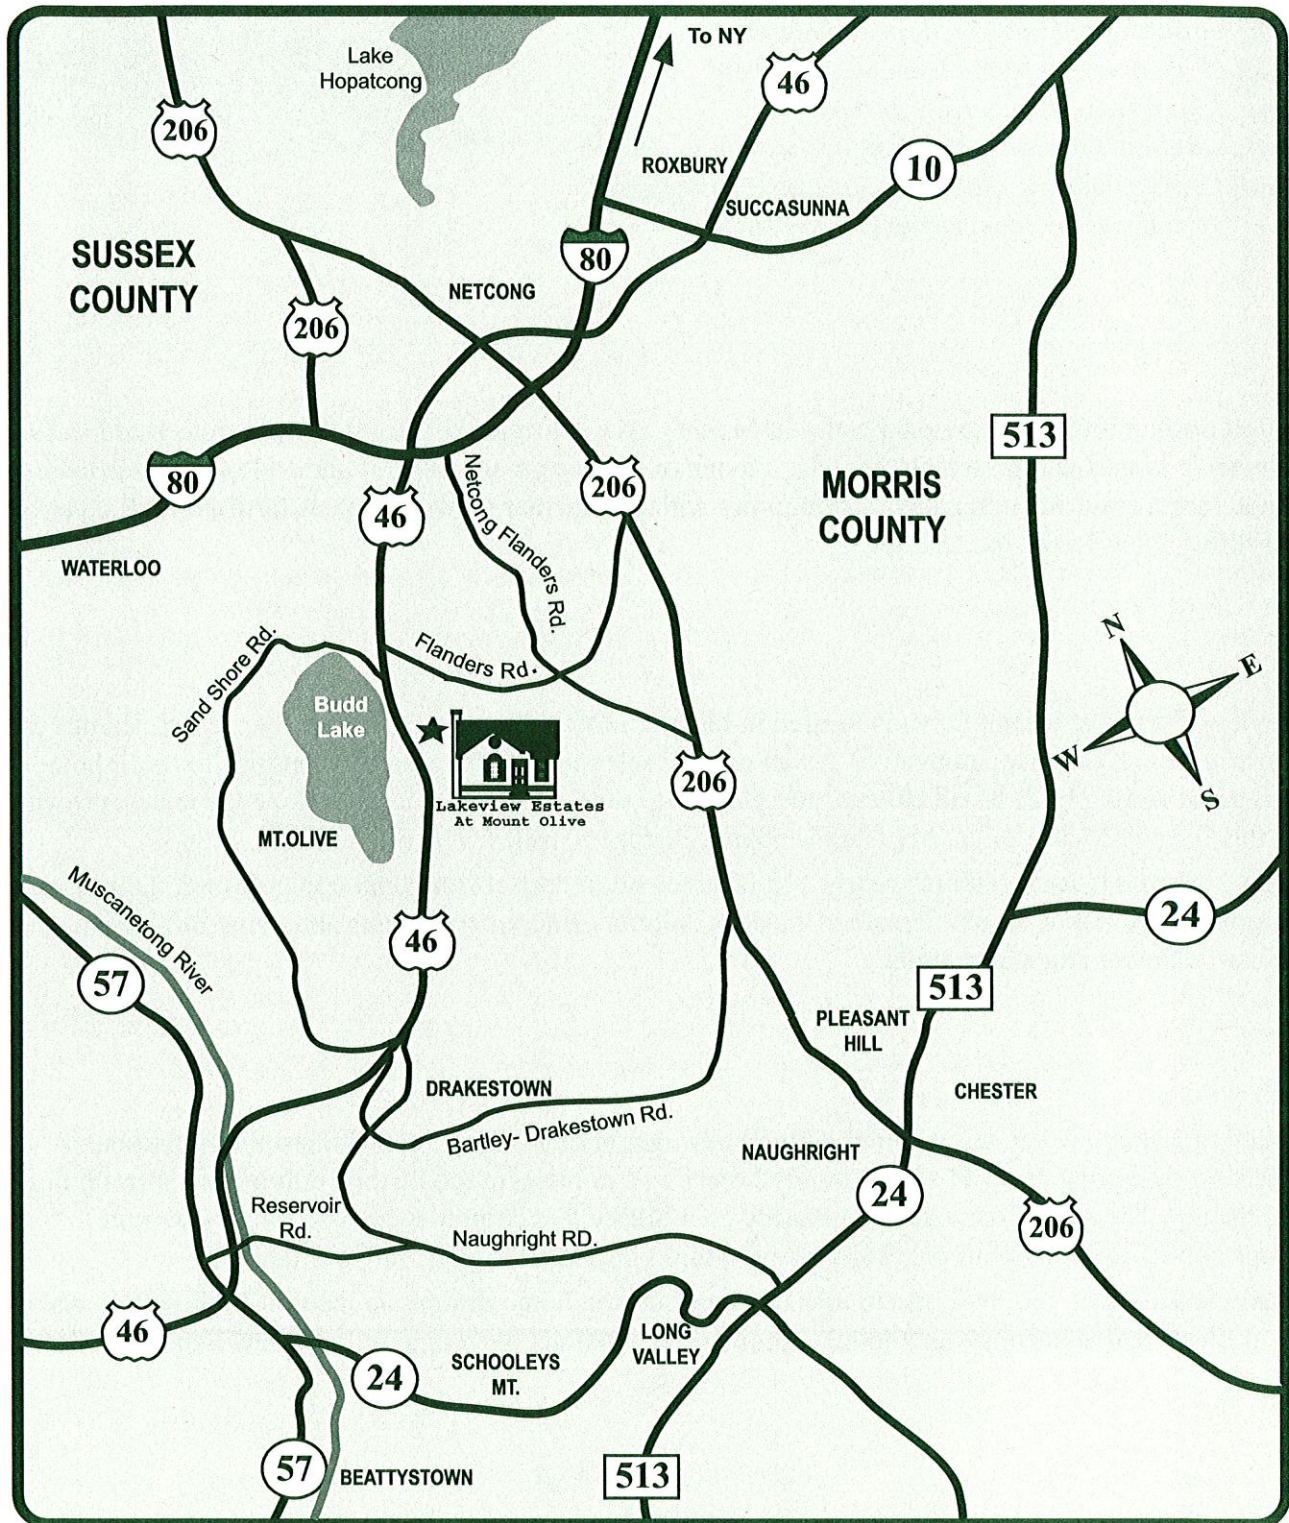

# Area Map

Lakeview Estates Office & Model Center Open Daily 11 to 5

## Directions:

**From the East:** Rt. 80 West to Exit 26 (Budd Lake/Hackettstown) Take Route 46 West. Proceed approx. 2.7 miles and make left onto Cedar St. or Johnson Ave. to site entrance.

**From the South:** Take Route 206 North to Route 46 West at Netcong. Take Route 46 West. Proceed approx. 3.7 miles and make left onto Cedar St. or Johnson Ave. to site entrance.