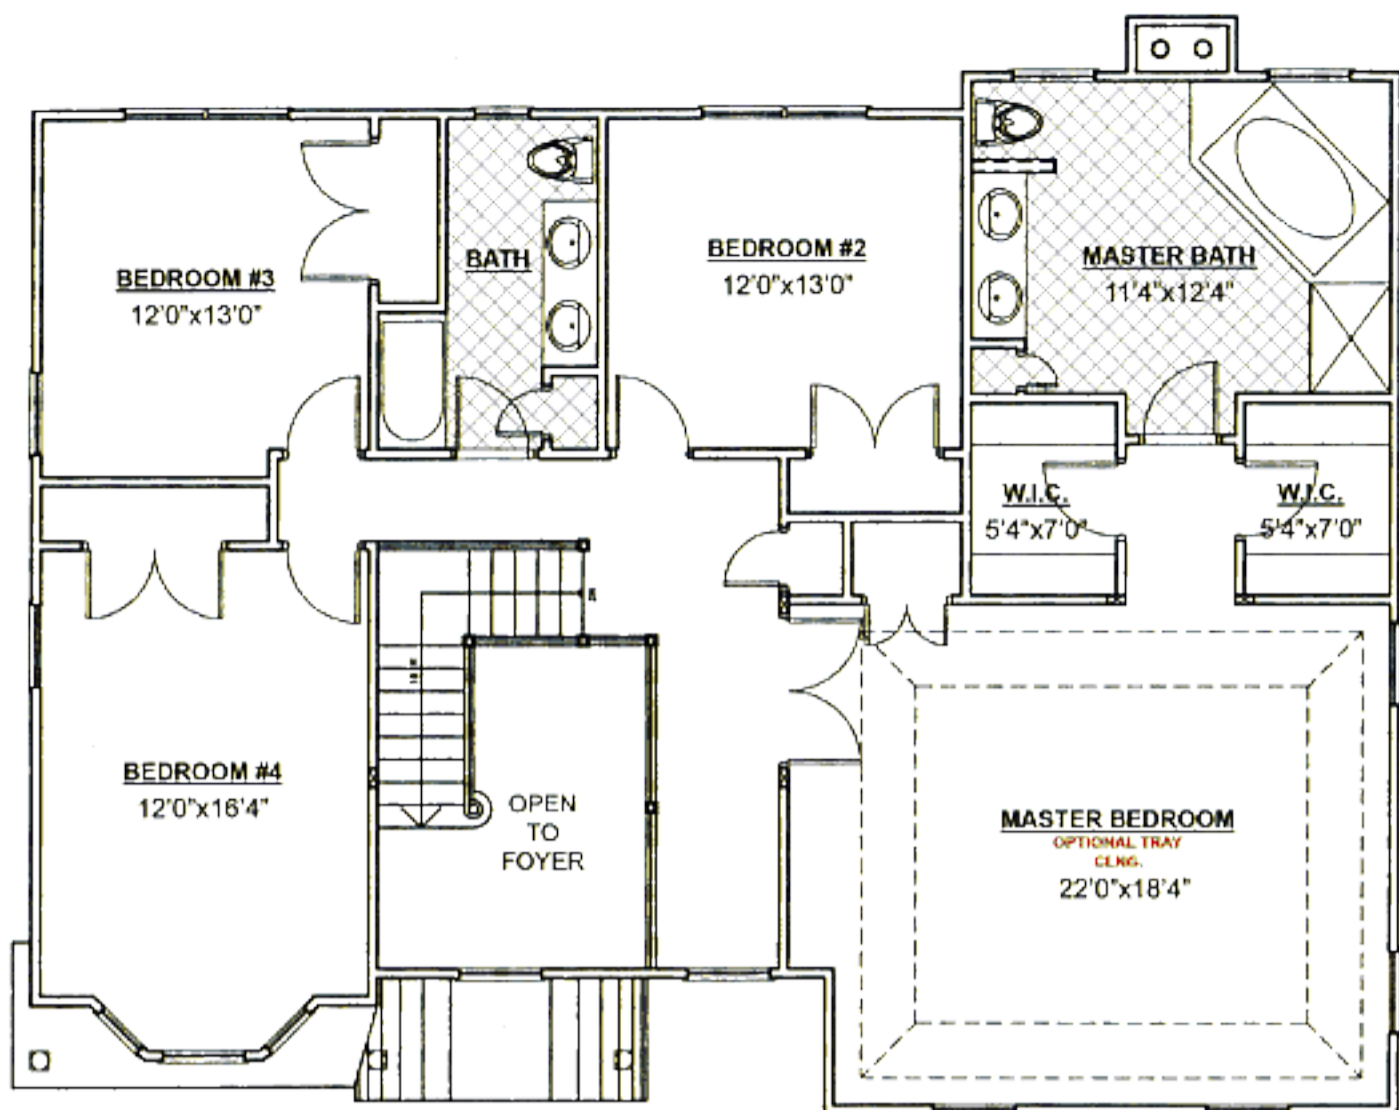

# The Harvard

*Artist Rendering*

Lakeview Estates  
at  
MOUNT OLIVE

**4 Bedrooms**  
**2 1/2 Baths**

**Total Living Area**  
**2789 S.F.**  
**50'-0" x 38'-0"**