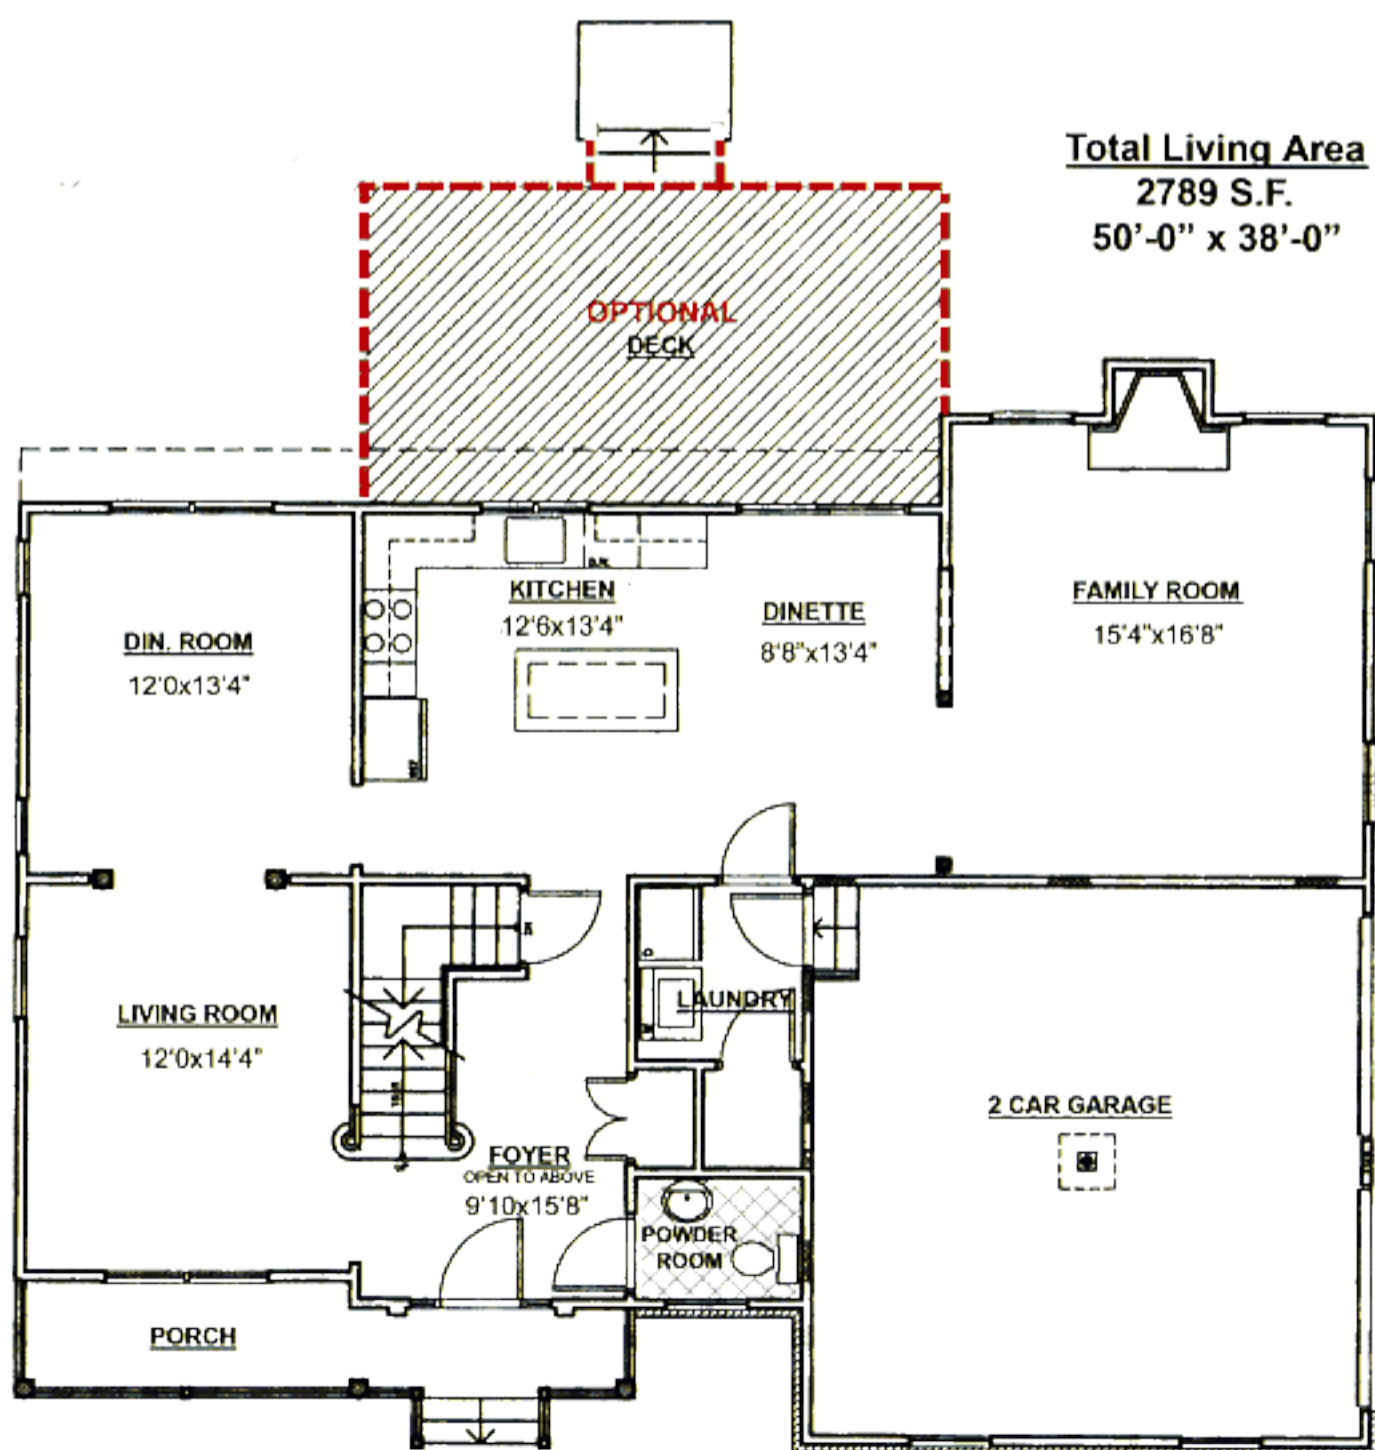

# The Harvard

*Artist Rendering*

Lakeview Estates  
at  
MOUNT OLIVE

**4 Bedrooms**  
**2 1/2 Baths**

**Total Living Area**  
**2789 S.F.**  
**50'-0" x 38'-0"**